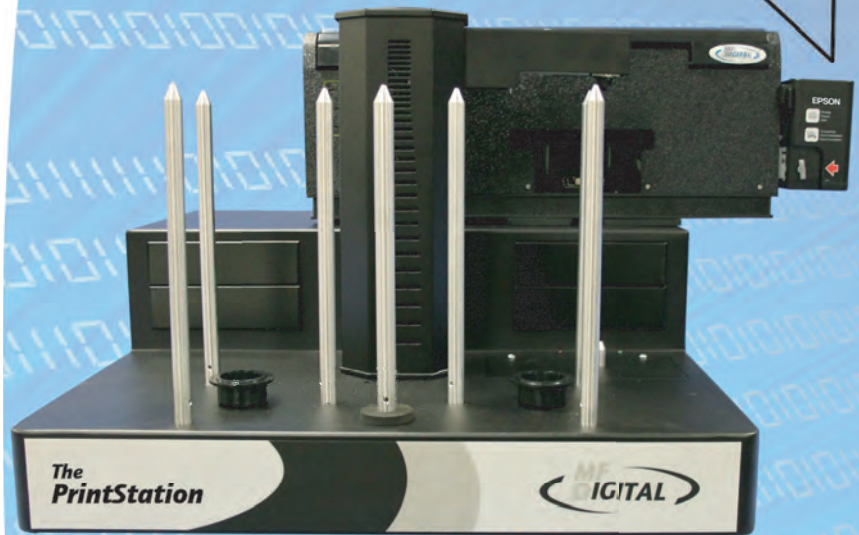

The PrintStation, by MF Digital

The PrintStation is designed to increase CD/DVD/BD printing throughput and substantially reduce disc printing costs.

Engineered to perfection, The PrintStation combines the technology of the Epson L800 CIS printer, with the industry standard MF Digital autoloader device and software.

MF Digital's KVM Built-In PC technology pre-configures the system for instant production. Simply add your Keyboard, Video and Mouse and begin production immediately.

Unlike other CIS systems, The PrintStation offers original Epson® printer technology and genuine Epson ink supplies assuring the reliability and quality you deserve. All for only 5 cents per print!

Let The PrintStation do more for you; Experience MF Digital.

**5¢
Per Print!**

EPSON®

**Network Ready - Clinck-n-print
Serialization
Unique Label Production
Flexible Options**

All product and company names are trademarks™ or registered® trademarks of their respective holders. Use of them does not imply any affiliation with or endorsement by them.

See the Youtube Video
<http://tinyurl.com/PiezoJet>

www.mfdigital.com
t: 631 249 9393