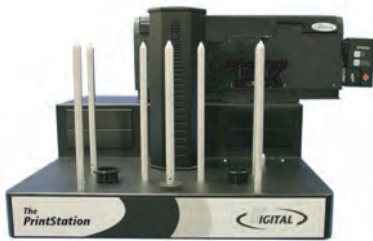

The PrintStation, by MF Digital

The PrintStation is designed to increase CD/DVD/BD printing throughput and substantially reduce disc printing costs.

Engineered to perfection, The PrintStation combines the technology of the Epson L800 CIS printer, with the industry standard MF Digital autoloader device and software.

MF Digital's KVM Built-In PC technology pre-configures the system for instant production. Simply add your Keyboard, Video and Mouse and begin production immediately.

Unlike other CIS systems, The PrintStation offers original Epson® printer technology and genuine Epson ink supplies assuring the reliability and quality you deserve. All for only 5 cents per print!

All product and company names are trademarks™ or registered® trademarks of their respective holders. Use of them does not imply any affiliation with or endorsement by them.

Model Number	9602 PSC
Disc Capacity	300
PC Built-IN Operation	YES
Auto Loading System	YES
Light Weight Aluminum Chasis	YES
Remote Service Capability	YES
Windows 7 Printer Sharing	YES
Power Supply	110V, 220V, 240V
Loader Dimensions (WxHxD)	22" x 20" x 20"
Loader Weight (lbs / kg)	54lbs / 25 kg