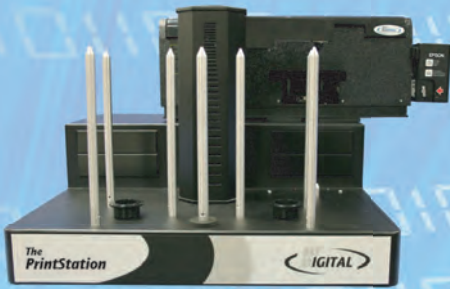

The PrintStation

EPSON

5¢
Per Print!

Advanced Print Features:

The PrintStation offers more versatility and flexibility than any other print station on the market. Design and print directly from the same screen. The PrintStation allows direct print from .std, .pdf and most other commercial graphic design software. You can use your .std files from Rimage*, Microboards* and Primera* by utilizing our .std conversion feature.

Special Print Functions:

The PrintStation is loaded with special print functions. Serialization, Bar Coding, and Circular Text are just a few of the advance functions available to you. You can add and place your own text and images anywhere on your design with unlimited design potential; crop, resize, move, and manipulate images (.jpg, .png, .tif, .bmp, .gif), text and objects. Design your own disc print templates (116 – 119mm). The possibilities are endless!

All product and company names are trademarks™ or registered® trademarks of their respective holders. Use of them does not imply any affiliation with or endorsement by them.